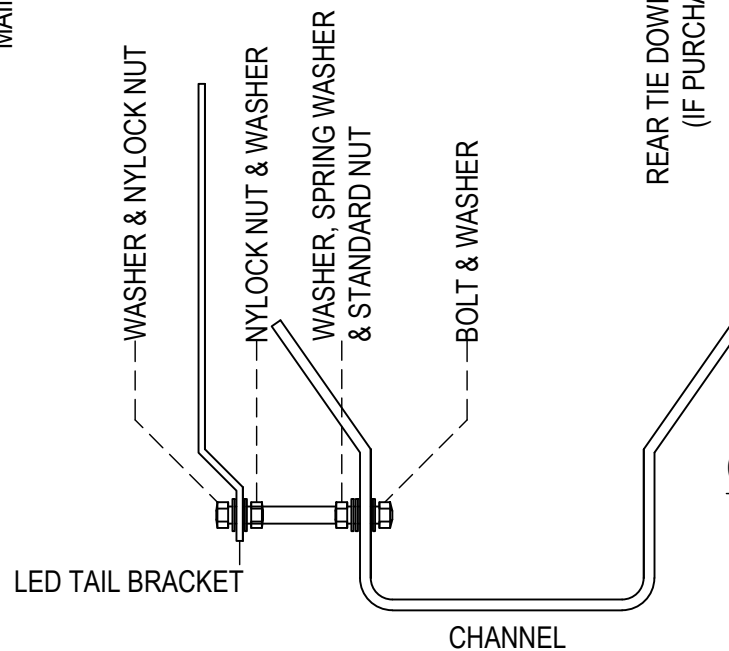

CHANNEL - SIDE VIEW

LH LED & REGO BRACKET

FRONT TIE DOWN BAR

MAIN BAR

REAR TIE DOWN BAR
(IF PURCHASED)

RH LED BRACKET

RAMP LOCATOR

CHANNEL & BRACKET ASSEMBLY

LED TAIL BRACKET

WASHER & NYLOCK NUT

NYLOCK NUT & WASHER

WASHER, SPRING WASHER & STANDARD NUT

BOLT & WASHER

CHANNEL